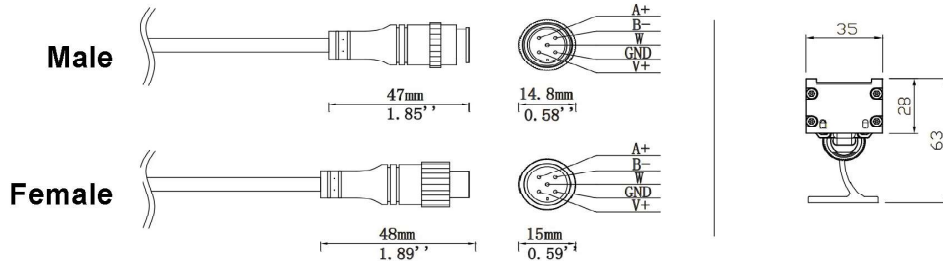

PROJECT:		PREPARED BY:	
PART #:		QTY:	
NOTES:		DATE:	

Product Structure Drawing (mm)

Specification · MONA