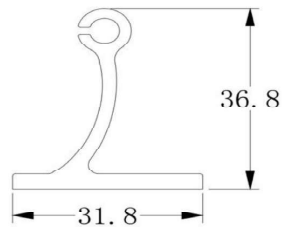

PROJECT:		PREPARED BY:	
PART #		QTY:	
NOTES:		DATE:	

Specification · MONA

Installation Accessories 1

Bracket

Installation Diagram