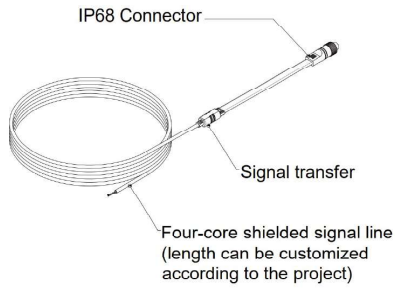

PROJECT:		PREPARED BY:	
PART #		QTY:	
NOTES:		DATE:	

Specification · MONA

Installation Accessories 1

Signal Adapter