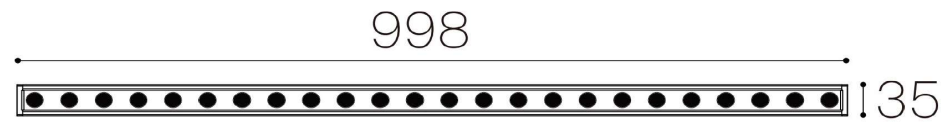

PROJECT:		PREPARED BY:	
PART #:		QTY:	
NOTES:		DATE:	

Product Structure Drawing (mm)

Specification · MONA