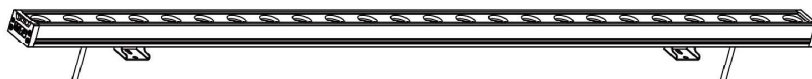

PROJECT:		PREPARED BY:	
PART #:		QTY:	
NOTES:		DATE:	

Product Structure Drawing (mm)

Specification · MONA