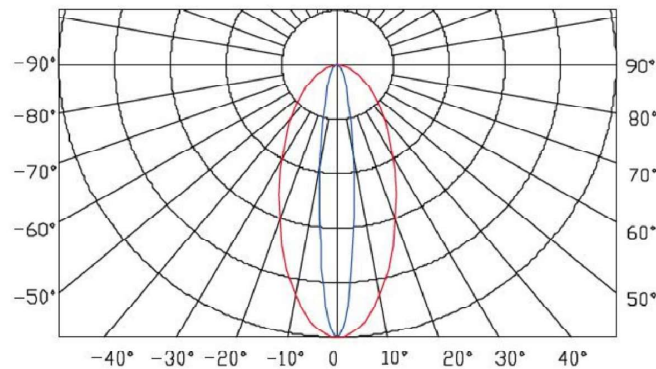

SPECIFICATION

Model	Mona-RGB	Mona-RGBW	Mona-W
Chip Brand	CREE/Epistar	CREE/Epistar	CREE/Osram
LED Source	18 / 24 SMD	18 / 24 SMD	18 / 24 SMD
Color Resolution	16bit	16bit	—
Beam Angle	45°,60°,10°45°,10°60°	45°,60°,10°45°,10°60°	45°,60°,10°45°,10°60°
Pixel Pitch	Customize	Customize	Customize
Housing	Aluminum	Aluminum	Aluminum
Housing Color	Silver/Black	Silver/Black	Silver/Black
Optical Lens	Temperad Glass	Temperad Glass	Temperad Glass
Weight	1.1Kg	1.1Kg	1.1Kg
Certification	ETL, CE, ROHS	ETL, CE, ROHS	ETL, CE, ROHS
Operating Voltage	DC24V	DC24V	DC24V
Power Consumption	18W/24W/36W	18W/24W/36W	18W/24W/36W
Control	DMX	DMX	—
Ingress Protection	IP65	IP65	IP65
Fire Protection Rating	UL94-V0	UL94-V0	UL94-V0
Operating Temperature	-35~60°C	-35~60°C	-35~60°C
Storage Temperature	-40~70°C	-40~70°C	-40~70°C
Lifespan	≥80000h	≥80000h	≥80000h

※ Specification is subject to changes without prior notice for product improvement.

Optical Parameters: