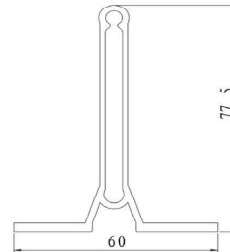

## Optical Parameters:

PROJECT:		PREPARED BY:	
PART #:		QTY:	
NOTES:		DATE:	

Product Structure Drawing (mm)

Specification · MONA

PROJECT:		PREPARED BY:	
PART #		QTY:	
NOTES:		DATE:	

Specification · MONA

## Installation Accessories 1

Signal Adapter

Power T Connector

Bracket