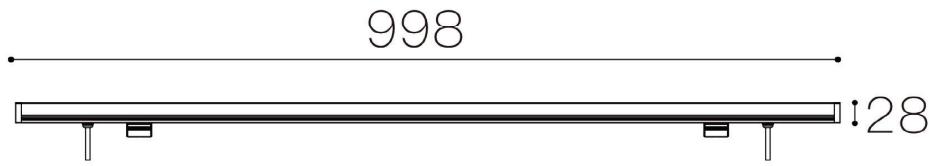

PROJECT:		PREPARED BY:	
PART #:		QTY:	
NOTES:		DATE:	

Product Structure Drawing (mm)

Specification · MONA