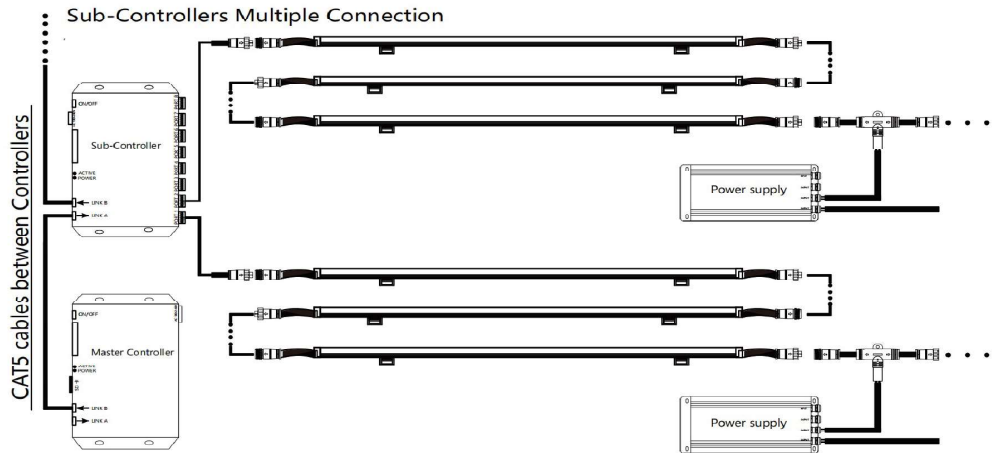

## Installation Accessories 1

Signal Adapter

Power T Connector

Bracket

## Installation Diagram

PROJECT:		PREPARED BY:	
PART #:		QTY:	
NOTES:		DATE:	

## Control System Diagram