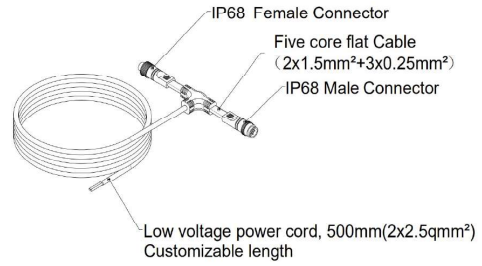

## Installation Accessories 1

Signal Adapter

Power T Connector

Bracket