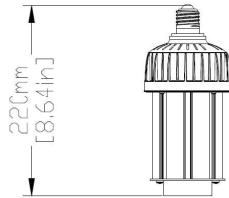

WildLife Friendly Lighting

580 - 620 Nm (Amber-Red)

Features:

- E26 or E39 base plus Custom mounting plates for various fixture styles
- Uses existing power 100-277VAC
- IP Rating: IP54 - Damp location
- Provides up to 0.75 fcd from 15' for general illumination in white light (4000K)
- White Balance control
- Offers over 16.7 million colors
- Lumens: Approx 2200lm
- Dimming from 0-100%
- Wildlife Friendly (580 – 620nm)
- Supports Bluetooth 5 technology (making it ideal for street light applications)
- Control via long range Blue-tooth Mesh up to 200M (656')
- Scalable network can contain 250 Lights on one mesh or cloud gateway (secure)
- Can sync gateways together for miles of connected, secure, remotely managed lighting via Cloud API (WiFi or cellular)
- Powerful Control App provides for individual control over each light, with options to group lights together
- Astrological clock timer for scheduled setting changes
- Easy, plug and play installation - no additional wiring needed
- Dimensions: Ø100mm (3.94") X 200mm (7.9")
- Certifications: ETL / CE / RoHS
- Warranty: 3 Years (extended to 5 Year available)
- Patent: Pending
- Also available in 60W RGBW