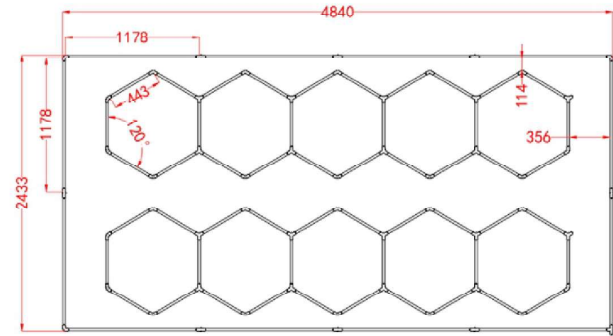

GN SERIES HEX LIGHT (WHITE) ETL

Specification Parameter	
Item Code	ZT1038
Space Size	2433mm*4840mm
Voltage	AC100-240V
Width	20mm
Power	456W
Luminous Flux	110-120lm/w
CRI.	>90
CCT.	6500K(White)
Life Span	50000H/2 years warranty

Specification Parameter	
Item Code	ZT1048
Space Size	2433mm*4840mm
Voltage	AC100-240V
Width	20mm
Power	504W
Luminous Flux	110-120lm/w
CRI.	>90
CCT.	6500K(White)
Life Span	50000H/2 years warranty

GN SERIES HEX LIGHT (WHITE) ETL

Specification Parameter	
Item Code	ZT1058
Space Size	2433mm*4840mm
Voltage	AC100V-240V
Width	20mm
Power	504W
Luminous Flux	110-120lm/w
CRI.	> 90
CCT.	6500K(White)
Life Span	50000H/2 years warranty

Specification Parameter	
Item Code	ZT1068
Space Size	2433mm*4840mm
Voltage	AC220V
Width	20mm
Power	504W
Luminous Flux	110-120lm/w
CRI.	> 90
CCT.	6500K(White)
Life Span	50000H/2 years warranty

GN SERIES HEX LIGHT (WHITE) ETL

Specification Parameter	
Item Code	ZT1088
Space Size	3025mm*4780mm
Voltage	AC100-240V
Width	20mm
Power	576W
Luminous Flux	110-120lm/w
CRI.	>90
CCT.	6500K(White)
Life Span	50000H/2 years warranty