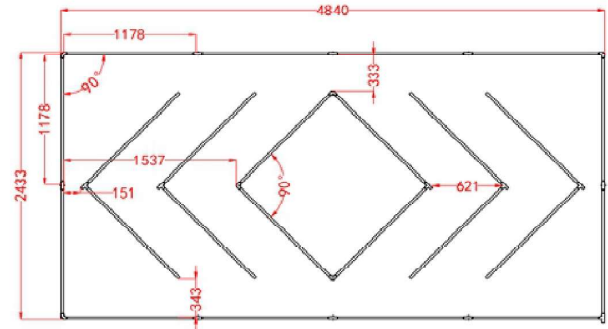

Specification Parameter	
Item Code	ZT3018
Space Size	2834mm*4840mm
Voltage	AC100-220V
Width	20mm
Power	384W
Luminous Flux	110-120lm/w
CRI.	> 90
CCT.	6500K(White)
Life Span	50000H/2 years warranty