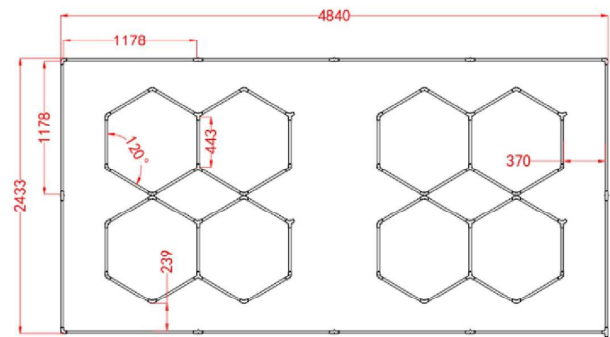

Specification Parameter	
Item Code	ZT1018
Space Size	2433mm/4840mm
Voltage	AC100V-240V
Width	20mm
Power	456W
Luminous Flux	110-120lm/w
CRI.	>90
CCT.	6500K(White)
Life Span	50000H/2 years warranty

GN SERIES HEX LIGHT (WHITE) ETL

Specification Parameter	
Item Code	ZT6027
Space Size	2433mm*4840mm
Voltage	AC100-240V
Width	20mm
Power	534W
Luminous Flux	110-120lm/w
CRI.	>90
CCT.	6500K(White)
Life Span	50000H/2 years warranty

Specification Parameter	
Item Code	ZT1028
Space Size	2433mm*4840mm
Voltage	AC100-240V
Width	20mm
Power	552W
Luminous Flux	110-120lm/w
CRI.	>90
CCT.	6500K(White)
Life Span	50000H/2 years warranty

GN SERIES HEX LIGHT (WHITE) ETL

Specification Parameter	
Item Code	ZT1038
Space Size	2433mm*4840mm
Voltage	AC100-240V
Width	20mm
Power	456W
Luminous Flux	110-120lm/w
CRI.	>90
CCT.	6500K(White)
Life Span	50000H/2 years warranty

Specification Parameter	
Item Code	ZT1048
Space Size	2433mm*4840mm
Voltage	AC100-240V
Width	20mm
Power	504W
Luminous Flux	110-120lm/w
CRI.	>90
CCT.	6500K(White)
Life Span	50000H/2 years warranty

GN SERIES HEX LIGHT (WHITE) ETL