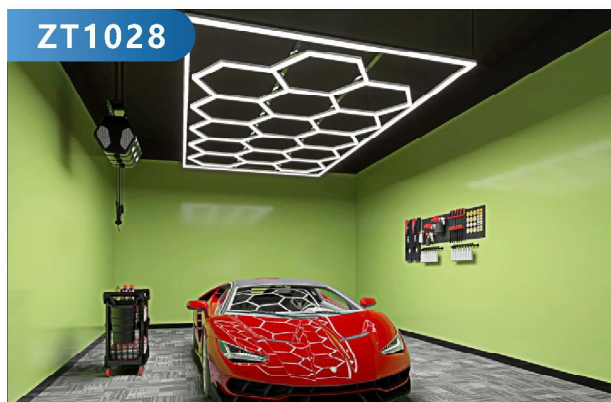

Specification Parameter	
Item Code	ZT6027
Space Size	2433mm*4840mm
Voltage	AC100-240V
Width	20mm
Power	534W
Luminous Flux	110-120lm/w
CRI.	>90
CCT.	6500K(White)
Life Span	50000H/2 years warranty