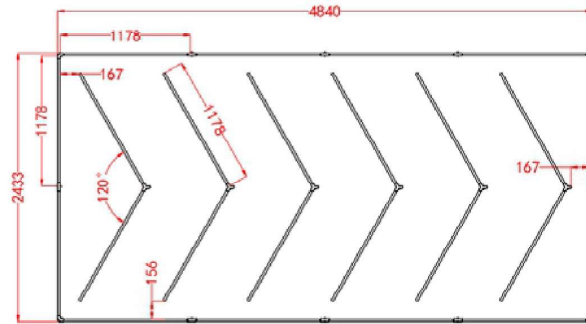

GN SERIES HEX LIGHT (WHITE) ETL

Specification Parameter	
Item Code	ZT2078
Space Size	2433mm*4840mm
Voltage	AC100-240V
Width	20mm
Power	288W
Luminous Flux	110-120lm/w
CRI.	>90
CCT.	6500K(White)
Life Span	50000H/2 years warranty

Specification Parameter	
Item Code	ZT2088
Space Size	2433mm*4840mm
Voltage	AC100V-240V
Width	20mm
Power	384W
Luminous Flux	110-120lm/w
CRI.	>90
CCT.	6500K(White)
Life Span	50000H/2 years warranty

GN SERIES HEX LIGHT (WHITE) ETL

Specification Parameter	
Item Code	ZT3018
Space Size	2834mm*4840mm
Voltage	AC100-220V
Width	20mm
Power	384W
Luminous Flux	110-120lm/w
CRI.	> 90
CCT.	6500K(White)
Life Span	50000H/2 years warranty

Specification Parameter	
Item Code	ZT3028
Space Size	2433mm*4840mm
Voltage	AC100-240V
Width	20mm
Power	384W
Luminous Flux	110-120lm/w
CRI.	> 90
CCT.	6500K(White)
Life Span	50000H/2 years warranty

GGN SERIES HEX LIGHT (WHITE) ETL

Specification Parameter	
Item Code	ZT3038
Space Size	2433mm*4840mm
Voltage	AC100-240V
Width	20mm
Power	384W
Luminous Flux	110-120lm/w
CRI.	>90
CCT.	6500K(White)
Life Span	50000H/2 years warranty