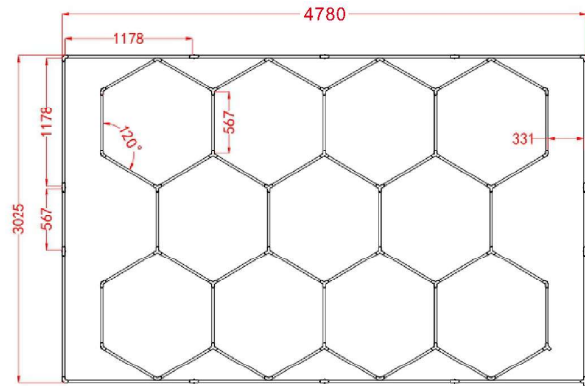

Specification Parameter	
Item Code	ZT1048
Space Size	2433mm*4840mm
Voltage	AC100-240V
Width	20mm
Power	504W
Luminous Flux	110-120lm/w
CRI.	>90
CCT.	6500K(White)
Life Span	50000H/2 years warranty

GN SERIES HEX LIGHT (WHITE) ETL

Specification Parameter	
Item Code	ZT1058
Space Size	2433mm*4840mm
Voltage	AC100V-240V
Width	20mm
Power	504W
Luminous Flux	110-120lm/w
CRI.	> 90
CCT.	6500K(White)
Life Span	50000H/2 years warranty

Specification Parameter	
Item Code	ZT1068
Space Size	2433mm*4840mm
Voltage	AC220V
Width	20mm
Power	504W
Luminous Flux	110-120lm/w
CRI.	> 90
CCT.	6500K(White)
Life Span	50000H/2 years warranty

GN SERIES HEX LIGHT (WHITE) ETL

Specification Parameter	
Item Code	ZT1088
Space Size	3025mm*4780mm
Voltage	AC100-240V
Width	20mm
Power	576W
Luminous Flux	110-120lm/w
CRI.	>90
CCT.	6500K(White)
Life Span	50000H/2 years warranty

Specification Parameter	
Item Code	ZT2038
Space Size	2433mm*4840mm
Voltage	AC100V-240V
Width	20mm
Power	448W
Luminous Flux	110-120lm/w
CRI.	>90
CCT.	6500K(White)
Life Span	50000H/2 years warranty

GN SERIES HEX LIGHT (WHITE) ETL