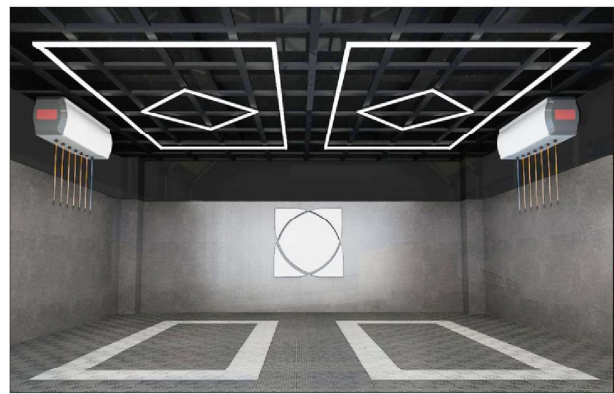

Specification Parameter	
Item Code	ZT2038
Space Size	2834mm*4840mm
Voltage	AC100-220V
Width	20mm
Power	680W
Luminous Flux	110-120lm/w
CRI.	>90
CCT.	6500K(White)
Life Span	50000H/2 years warranty