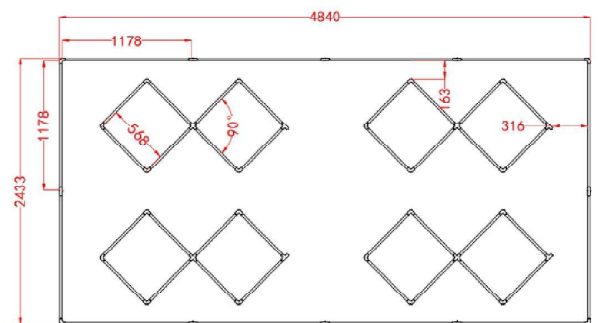

GN SERIES HEX LIGHT (WHITE) ETL

Specification Parameter	
Item Code	ZT1088
Space Size	3025mm*4780mm
Voltage	AC100-240V
Width	20mm
Power	576W
Luminous Flux	110-120lm/w
CRI.	>90
CCT.	6500K(White)
Life Span	50000H/2 years warranty

GN SERIES HEX LIGHT (WHITE) ETL

Square Ceiling Light

GN SERIES HEX LIGHT (WHITE) ETL

Specification Parameter	
Item Code	ZT2018
Space Size	2433mm*4840mm
Voltage	AC100-240V
Width	20mm
Power	512W
Luminous Flux	110-120lm/w
CRI.	>90
CCT.	6500K(White)
Life Span	50000H/2 years warranty

Specification Parameter	
Item Code	ZT2038
Space Size	2433mm*4840mm
Voltage	AC100V-240V
Width	20mm
Power	448W
Luminous Flux	110-120lm/w
CRI.	>90
CCT.	6500K(White)
Life Span	50000H/2 years warranty

GN SERIES HEX LIGHT (WHITE) ETL

GN SERIES HEX LIGHT (WHITE) ETL

Specification Parameter	
Item Code	ZT2078
Space Size	2433mm*4840mm
Voltage	AC100-240V
Width	20mm
Power	288W
Luminous Flux	110-120lm/w
CRI.	>90
CCT.	6500K(White)
Life Span	50000H/2 years warranty