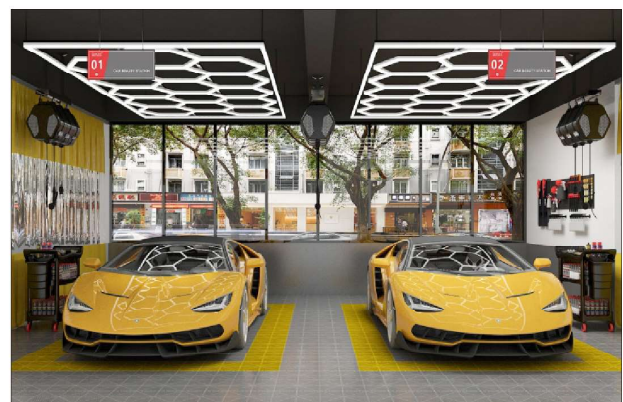

Specification Parameter	
Item Code	ZT6027
Space Size	2433mm*4840mm
Voltage	AC100-240V
Width	20mm
Power	534W
Luminous Flux	110-120lm/w
CRI.	>90
CCT.	6500K(White)
Life Span	50000H/2 years warranty