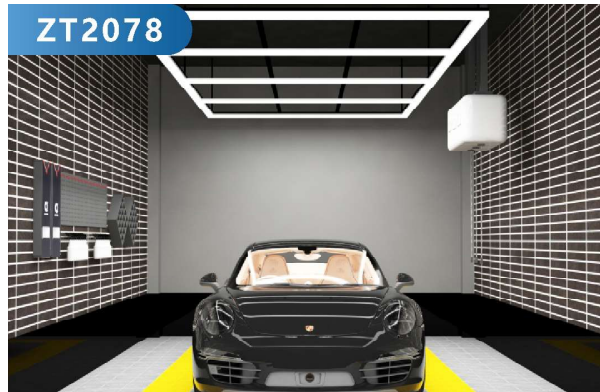

GN SERIES HEX LIGHT (WHITE) ETL