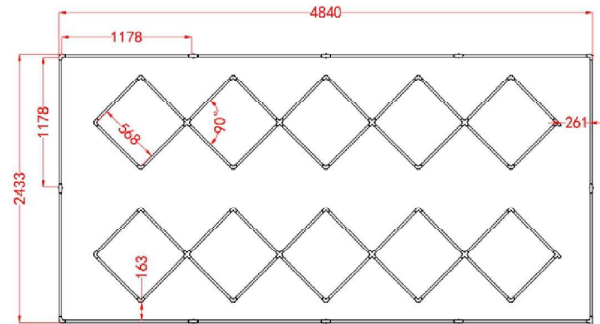

GN SERIES HEX LIGHT (WHITE) ETL

Specification Parameter	
Item Code	ZT1088
Space Size	3025mm*4780mm
Voltage	AC100-240V
Width	20mm
Power	576W
Luminous Flux	110-120lm/w
CRI.	>90
CCT.	6500K(White)
Life Span	50000H/2 years warranty

GN SERIES HEX LIGHT (WHITE) ETL

Square Ceiling Light

GN SERIES HEX LIGHT (WHITE) ETL

Specification Parameter	
Item Code	ZT2018
Space Size	2433mm*4840mm
Voltage	AC100-240V
Width	20mm
Power	512W
Luminous Flux	110-120lm/w
CRI.	>90
CCT.	6500K(White)
Life Span	50000H/2 years warranty

Specification Parameter	
Item Code	ZT2038
Space Size	2433mm*4840mm
Voltage	AC100V-240V
Width	20mm
Power	448W
Luminous Flux	110-120lm/w
CRI.	>90
CCT.	6500K(White)
Life Span	50000H/2 years warranty

GN SERIES HEX LIGHT (WHITE) ETL

GN SERIES HEX LIGHT (WHITE) ETL

Specification Parameter	
Item Code	ZT2078
Space Size	2433mm*4840mm
Voltage	AC100-240V
Width	20mm
Power	288W
Luminous Flux	110-120lm/w
CRI.	>90
CCT.	6500K(White)
Life Span	50000H/2 years warranty