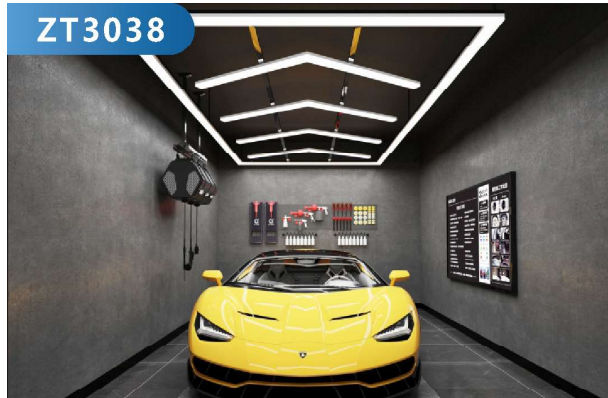

GGN SERIES HEX LIGHT (WHITE) ETL