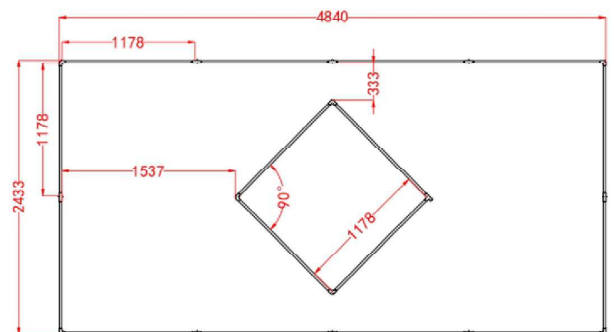

Specification Parameter	
Item Code	ZT2038
Space Size	2433mm*4840mm
Voltage	AC100V-240V
Width	20mm
Power	448W
Luminous Flux	110-120lm/w
CRI.	>90
CCT.	6500K(White)
Life Span	50000H/2 years warranty

GN SERIES HEX LIGHT (WHITE) ETL

Specification Parameter	
Item Code	ZT2038
Space Size	2834mm*4840mm
Voltage	AC100-220V
Width	20mm
Power	680W
Luminous Flux	110-120lm/w
CRI.	>90
CCT.	6500K(White)
Life Span	50000H/2 years warranty

Specification Parameter	
Item Code	ZT2068
Space Size	2433mm*4840mm
Voltage	AC100-240V
Width	20mm
Power	256W
Luminous Flux	110-120lm/w
CRI.	>90
CCT.	6500K(White)
Life Span	50000H/2 years warranty

GN SERIES HEX LIGHT (WHITE) ETL

Specification Parameter	
Item Code	ZT2078
Space Size	2433mm*4840mm
Voltage	AC100-240V
Width	20mm
Power	288W
Luminous Flux	110-120lm/w
CRI.	>90
CCT.	6500K(White)
Life Span	50000H/2 years warranty

Specification Parameter	
Item Code	ZT2088
Space Size	2433mm*4840mm
Voltage	AC100V-240V
Width	20mm
Power	384W
Luminous Flux	110-120lm/w
CRI.	>90
CCT.	6500K(White)
Life Span	50000H/2 years warranty

GN SERIES HEX LIGHT (WHITE) ETL