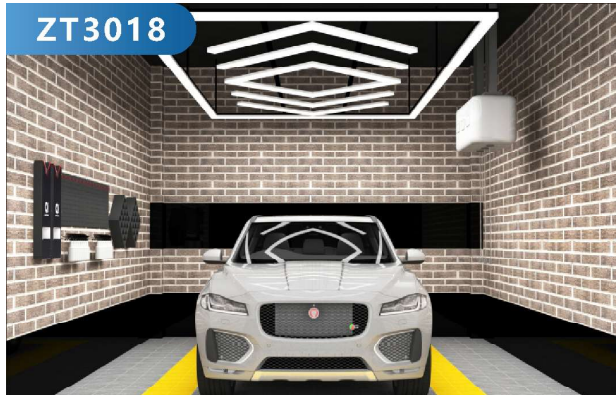

GN SERIES HEX LIGHT (WHITE) ETL