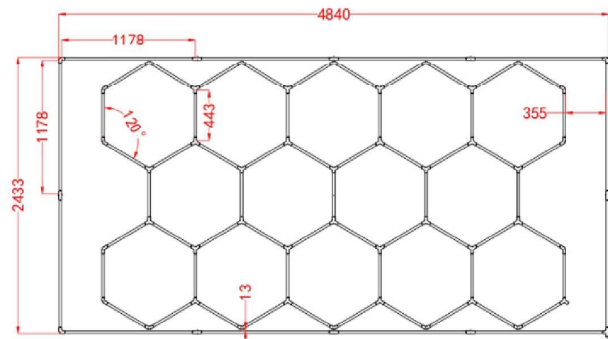

Specification Parameter	
Item Code	ZT6027
Space Size	2433mm*4840mm
Voltage	AC100-240V
Width	20mm
Power	534W
Luminous Flux	110-120lm/w
CRI.	>90
CCT.	6500K(White)
Life Span	50000H/2 years warranty