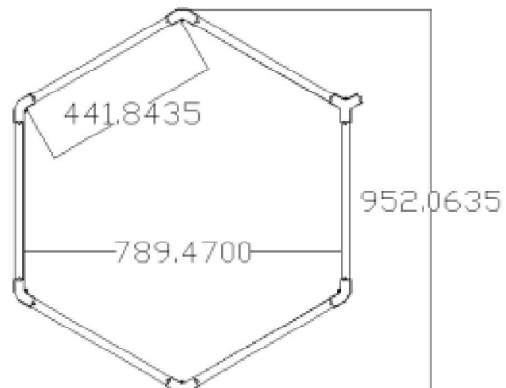

Specification Parameter	
Item Code	ZT/C203
Space Size	600mm
Voltage	AC100-240V
Width	20mm
Power	8W/0.6m
Luminous Flux	110-120lm/w
CRI.	>90
CCT.	6500K(White)
Life Span	50000H/2 years warranty