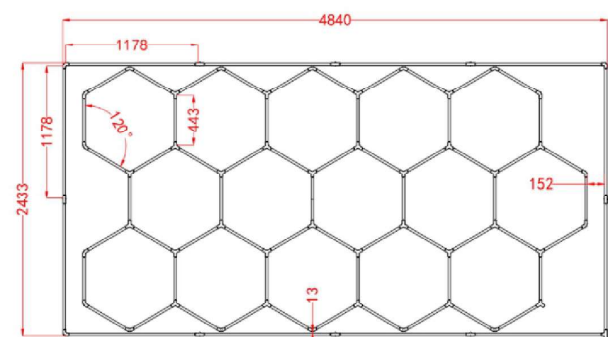

Specification Parameter	
Item Code	ZT1018
Space Size	2433mm/4840mm
Voltage	AC100V-240V
Width	20mm
Power	456W
Luminous Flux	110-120lm/w
CRI.	>90
CCT.	6500K(White)
Life Span	50000H/2 years warranty

GN SERIES HEX LIGHT (WHITE) ETL

Specification Parameter	
Item Code	ZT6027
Space Size	2433mm*4840mm
Voltage	AC100-240V
Width	20mm
Power	534W
Luminous Flux	110-120lm/w
CRI.	>90
CCT.	6500K(White)
Life Span	50000H/2 years warranty

Specification Parameter	
Item Code	ZT1028
Space Size	2433mm*4840mm
Voltage	AC100-240V
Width	20mm
Power	552W
Luminous Flux	110-120lm/w
CRI.	>90
CCT.	6500K(White)
Life Span	50000H/2 years warranty

GN SERIES HEX LIGHT (WHITE) ETL

Specification Parameter	
Item Code	ZT1038
Space Size	2433mm*4840mm
Voltage	AC100-240V
Width	20mm
Power	456W
Luminous Flux	110-120lm/w
CRI.	>90
CCT.	6500K(White)
Life Span	50000H/2 years warranty

Specification Parameter	
Item Code	ZT1048
Space Size	2433mm*4840mm
Voltage	AC100-240V
Width	20mm
Power	504W
Luminous Flux	110-120lm/w
CRI.	>90
CCT.	6500K(White)
Life Span	50000H/2 years warranty

GN SERIES HEX LIGHT (WHITE) ETL