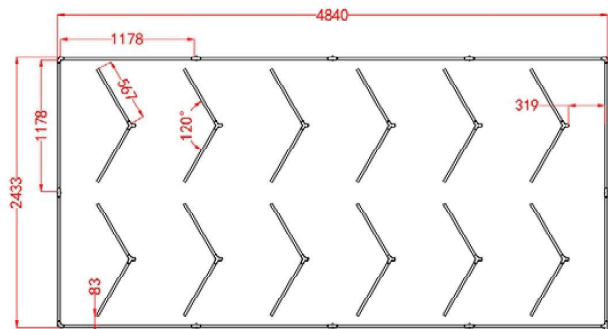

GN SERIES HEX LIGHT (WHITE) ETL

Specification Parameter	
Item Code	ZT2078
Space Size	2433mm*4840mm
Voltage	AC100-240V
Width	20mm
Power	288W
Luminous Flux	110-120lm/w
CRI.	>90
CCT.	6500K(White)
Life Span	50000H/2 years warranty

Specification Parameter	
Item Code	ZT2088
Space Size	2433mm*4840mm
Voltage	AC100V-240V
Width	20mm
Power	384W
Luminous Flux	110-120lm/w
CRI.	>90
CCT.	6500K(White)
Life Span	50000H/2 years warranty

GN SERIES HEX LIGHT (WHITE) ETL

Specification Parameter	
Item Code	ZT3018
Space Size	2834mm*4840mm
Voltage	AC100-220V
Width	20mm
Power	384W
Luminous Flux	110-120lm/w
CRI.	> 90
CCT.	6500K(White)
Life Span	50000H/2 years warranty

Specification Parameter	
Item Code	ZT3028
Space Size	2433mm*4840mm
Voltage	AC100-240V
Width	20mm
Power	384W
Luminous Flux	110-120lm/w
CRI.	> 90
CCT.	6500K(White)
Life Span	50000H/2 years warranty

GGN SERIES HEX LIGHT (WHITE) ETL

Specification Parameter	
Item Code	ZT3038
Space Size	2433mm*4840mm
Voltage	AC100-240V
Width	20mm
Power	384W
Luminous Flux	110-120lm/w
CRI.	>90
CCT.	6500K(White)
Life Span	50000H/2 years warranty