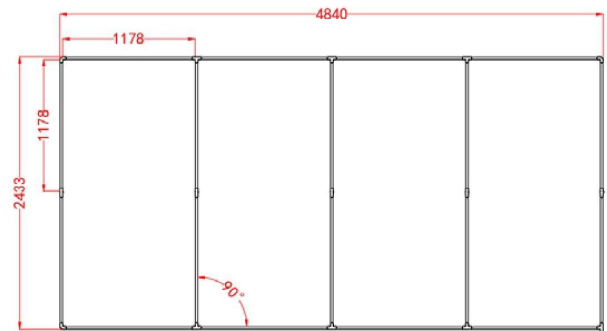

Specification Parameter	
Item Code	ZT2038
Space Size	2433mm*4840mm
Voltage	AC100V-240V
Width	20mm
Power	448W
Luminous Flux	110-120lm/w
CRI.	>90
CCT.	6500K(White)
Life Span	50000H/2 years warranty

GN SERIES HEX LIGHT (WHITE) ETL

Specification Parameter	
Item Code	ZT2038
Space Size	2834mm*4840mm
Voltage	AC100-220V
Width	20mm
Power	680W
Luminous Flux	110-120lm/w
CRI.	>90
CCT.	6500K(White)
Life Span	50000H/2 years warranty

Specification Parameter	
Item Code	ZT2068
Space Size	2433mm*4840mm
Voltage	AC100-240V
Width	20mm
Power	256W
Luminous Flux	110-120lm/w
CRI.	>90
CCT.	6500K(White)
Life Span	50000H/2 years warranty

GN SERIES HEX LIGHT (WHITE) ETL

Specification Parameter	
Item Code	ZT2078
Space Size	2433mm*4840mm
Voltage	AC100-240V
Width	20mm
Power	288W
Luminous Flux	110-120lm/w
CRI.	>90
CCT.	6500K(White)
Life Span	50000H/2 years warranty

Specification Parameter	
Item Code	ZT2088
Space Size	2433mm*4840mm
Voltage	AC100V-240V
Width	20mm
Power	384W
Luminous Flux	110-120lm/w
CRI.	>90
CCT.	6500K(White)
Life Span	50000H/2 years warranty

GN SERIES HEX LIGHT (WHITE) ETL