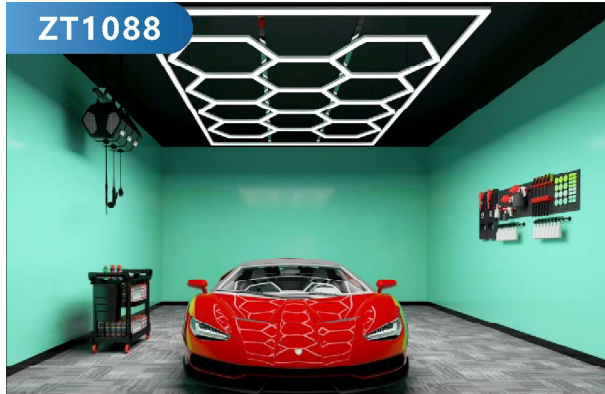

GN SERIES HEX LIGHT (WHITE) ETL