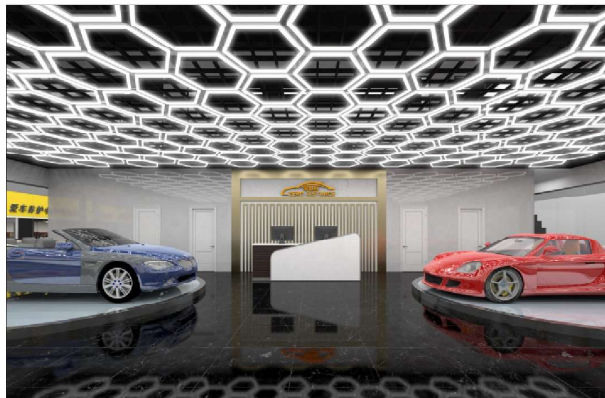

GN SERIES HEX LIGHT (WHITE) ETL

Specification Parameter	
Item Code	ZT1088
Space Size	3025mm*4780mm
Voltage	AC100-240V
Width	20mm
Power	576W
Luminous Flux	110-120lm/w
CRI.	>90
CCT.	6500K(White)
Life Span	50000H/2 years warranty