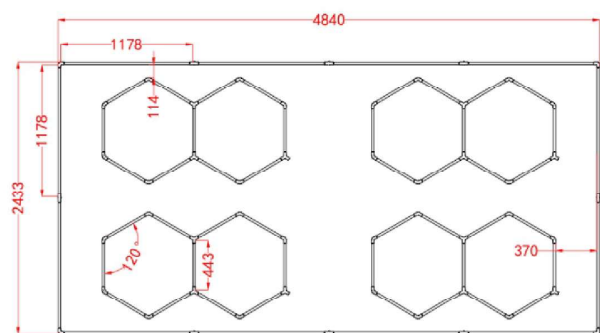

PROJECT:		PREPARED BY:	
PART #		QTY:	
NOTES:		DATE:	

GN SERIES HEX LIGHT (WHITE) ETL

Hexagon Light

GN SERIES HEX LIGHT (WHITE) ETL

Specification Parameter	
Item Code	ZT/C202
Space Size	600mm
Voltage	AC100V-220V
Width	20mm
Power	8W/6W
Luminous Flux	110-120lm/w
CRI.	>90
CCT.	6500K(White)
Life Span	50000H/2 years warranty

Specification Parameter	
Item Code	ZT1018
Space Size	2433mm/4840mm
Voltage	AC100V-240V
Width	20mm
Power	456W
Luminous Flux	110-120lm/w
CRI.	>90
CCT.	6500K(White)
Life Span	50000H/2 years warranty

GN SERIES HEX LIGHT (WHITE) ETL

GN SERIES HEX LIGHT (WHITE) ETL

Specification Parameter	
Item Code	ZT1038
Space Size	2433mm*4840mm
Voltage	AC100-240V
Width	20mm
Power	456W
Luminous Flux	110-120lm/w
CRI.	>90
CCT.	6500K(White)
Life Span	50000H/2 years warranty

Specification Parameter	
Item Code	ZT1048
Space Size	2433mm*4840mm
Voltage	AC100-240V
Width	20mm
Power	504W
Luminous Flux	110-120lm/w
CRI.	>90
CCT.	6500K(White)
Life Span	50000H/2 years warranty

GN SERIES HEX LIGHT (WHITE) ETL