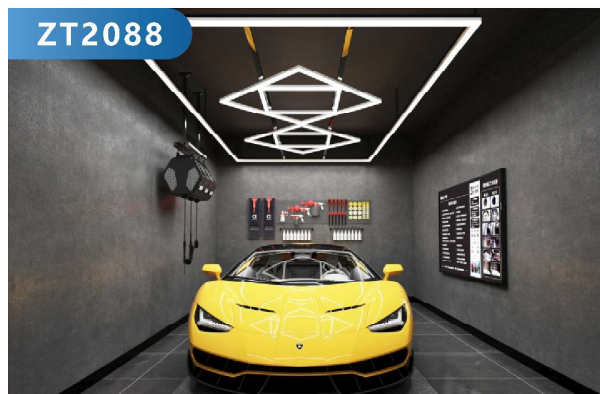

GN SERIES HEX LIGHT (WHITE) ETL

Specification Parameter	
Item Code	ZT2078
Space Size	2433mm*4840mm
Voltage	AC100-240V
Width	20mm
Power	288W
Luminous Flux	110-120lm/w
CRI.	>90
CCT.	6500K(White)
Life Span	50000H/2 years warranty