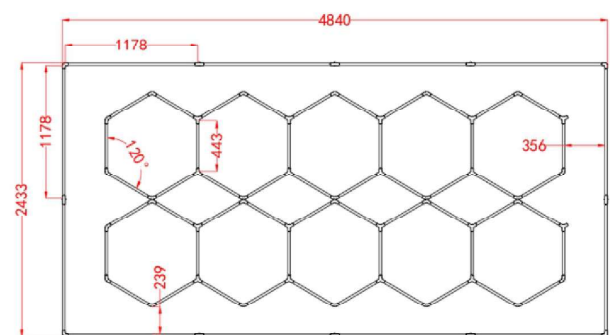

Specification Parameter	
Item Code	ZT1018
Space Size	2433mm/4840mm
Voltage	AC100V-240V
Width	20mm
Power	456W
Luminous Flux	110-120lm/w
CRI.	>90
CCT.	6500K(White)
Life Span	50000H/2 years warranty

GN SERIES HEX LIGHT (WHITE) ETL

Specification Parameter	
Item Code	ZT6027
Space Size	2433mm*4840mm
Voltage	AC100-240V
Width	20mm
Power	534W
Luminous Flux	110-120lm/w
CRI.	>90
CCT.	6500K(White)
Life Span	50000H/2 years warranty

Specification Parameter	
Item Code	ZT1028
Space Size	2433mm*4840mm
Voltage	AC100-240V
Width	20mm
Power	552W
Luminous Flux	110-120lm/w
CRI.	>90
CCT.	6500K(White)
Life Span	50000H/2 years warranty

GN SERIES HEX LIGHT (WHITE) ETL

Specification Parameter	
Item Code	ZT1038
Space Size	2433mm*4840mm
Voltage	AC100-240V
Width	20mm
Power	456W
Luminous Flux	110-120lm/w
CRI.	>90
CCT.	6500K(White)
Life Span	50000H/2 years warranty

Specification Parameter	
Item Code	ZT1048
Space Size	2433mm*4840mm
Voltage	AC100-240V
Width	20mm
Power	504W
Luminous Flux	110-120lm/w
CRI.	>90
CCT.	6500K(White)
Life Span	50000H/2 years warranty

GN SERIES HEX LIGHT (WHITE) ETL