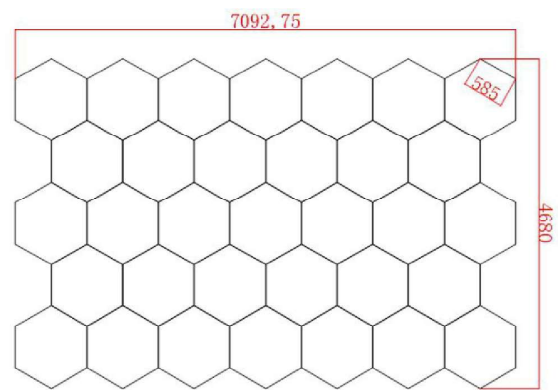

PROJECT:		PREPARED BY:	
PART #		QTY:	
NOTES:		DATE:	

GN SERIES HEX LIGHT (WHITE) ETL

Hexagon Light

GN SERIES HEX LIGHT (WHITE) ETL

Specification Parameter	
Item Code	ZT/C202
Space Size	600mm
Voltage	AC100V-220V
Width	20mm
Power	8W/6W
Luminous Flux	110-120lm/w
CRI.	>90
CCT.	6500K(White)
Life Span	50000H/2 years warranty

Specification Parameter	
Item Code	ZT1018
Space Size	2433mm/4840mm
Voltage	AC100V-240V
Width	20mm
Power	456W
Luminous Flux	110-120lm/w
CRI.	>90
CCT.	6500K(White)
Life Span	50000H/2 years warranty

GN SERIES HEX LIGHT (WHITE) ETL

GN SERIES HEX LIGHT (WHITE) ETL

Specification Parameter	
Item Code	ZT1038
Space Size	2433mm*4840mm
Voltage	AC100-240V
Width	20mm
Power	456W
Luminous Flux	110-120lm/w
CRI.	>90
CCT.	6500K(White)
Life Span	50000H/2 years warranty

Specification Parameter	
Item Code	ZT1048
Space Size	2433mm*4840mm
Voltage	AC100-240V
Width	20mm
Power	504W
Luminous Flux	110-120lm/w
CRI.	>90
CCT.	6500K(White)
Life Span	50000H/2 years warranty

GN SERIES HEX LIGHT (WHITE) ETL