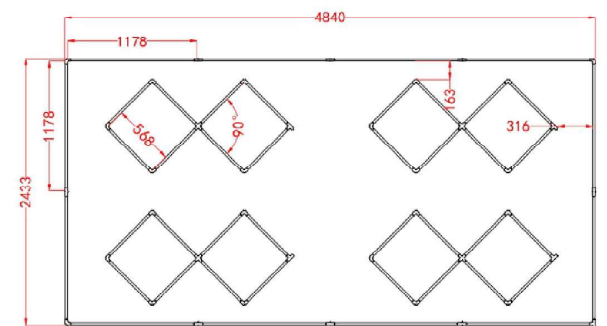

Specification Parameter	
Item Code	ZT2038
Space Size	2433mm*4840mm
Voltage	AC100V-240V
Width	20mm
Power	448W
Luminous Flux	110-120lm/w
CRI.	>90
CCT.	6500K(White)
Life Span	50000H/2 years warranty

GN SERIES HEX LIGHT (WHITE) ETL

Specification Parameter	
Item Code	ZT2038
Space Size	2834mm*4840mm
Voltage	AC100-220V
Width	20mm
Power	680W
Luminous Flux	110-120lm/w
CRI.	>90
CCT.	6500K(White)
Life Span	50000H/2 years warranty

Specification Parameter	
Item Code	ZT2068
Space Size	2433mm*4840mm
Voltage	AC100-240V
Width	20mm
Power	256W
Luminous Flux	110-120lm/w
CRI.	>90
CCT.	6500K(White)
Life Span	50000H/2 years warranty

GN SERIES HEX LIGHT (WHITE) ETL

Specification Parameter	
Item Code	ZT2078
Space Size	2433mm*4840mm
Voltage	AC100-240V
Width	20mm
Power	288W
Luminous Flux	110-120lm/w
CRI.	>90
CCT.	6500K(White)
Life Span	50000H/2 years warranty

Specification Parameter	
Item Code	ZT2088
Space Size	2433mm*4840mm
Voltage	AC100V-240V
Width	20mm
Power	384W
Luminous Flux	110-120lm/w
CRI.	>90
CCT.	6500K(White)
Life Span	50000H/2 years warranty

GN SERIES HEX LIGHT (WHITE) ETL