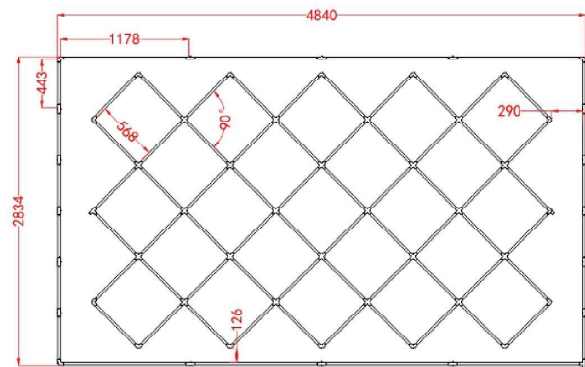

Specification Parameter	
Item Code	ZT2038
Space Size	2834mm*4840mm
Voltage	AC100-220V
Width	20mm
Power	680W
Luminous Flux	110-120lm/w
CRI.	>90
CCT.	6500K(White)
Life Span	50000H/2 years warranty