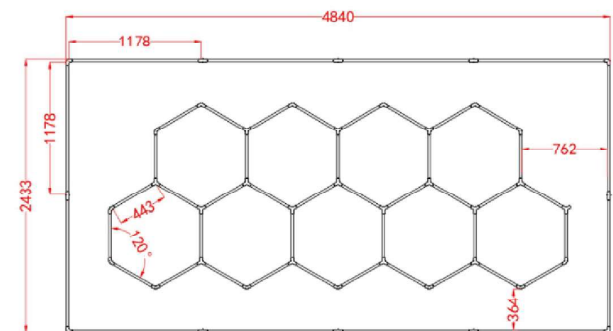

GN SERIES HEX LIGHT (WHITE) ETL

Specification Parameter	
Item Code	ZT1038
Space Size	2433mm*4840mm
Voltage	AC100-240V
Width	20mm
Power	456W
Luminous Flux	110-120lm/w
CRI.	>90
CCT.	6500K(White)
Life Span	50000H/2 years warranty

Specification Parameter	
Item Code	ZT1048
Space Size	2433mm*4840mm
Voltage	AC100-240V
Width	20mm
Power	504W
Luminous Flux	110-120lm/w
CRI.	>90
CCT.	6500K(White)
Life Span	50000H/2 years warranty

GN SERIES HEX LIGHT (WHITE) ETL

Specification Parameter	
Item Code	ZT1058
Space Size	2433mm*4840mm
Voltage	AC100V-240V
Width	20mm
Power	504W
Luminous Flux	110-120lm/w
CRI.	> 90
CCT.	6500K(White)
Life Span	50000H/2 years warranty

Specification Parameter	
Item Code	ZT1068
Space Size	2433mm*4840mm
Voltage	AC220V
Width	20mm
Power	504W
Luminous Flux	110-120lm/w
CRI.	> 90
CCT.	6500K(White)
Life Span	50000H/2 years warranty

GN SERIES HEX LIGHT (WHITE) ETL

Specification Parameter	
Item Code	ZT1088
Space Size	3025mm*4780mm
Voltage	AC100-240V
Width	20mm
Power	576W
Luminous Flux	110-120lm/w
CRI.	>90
CCT.	6500K(White)
Life Span	50000H/2 years warranty