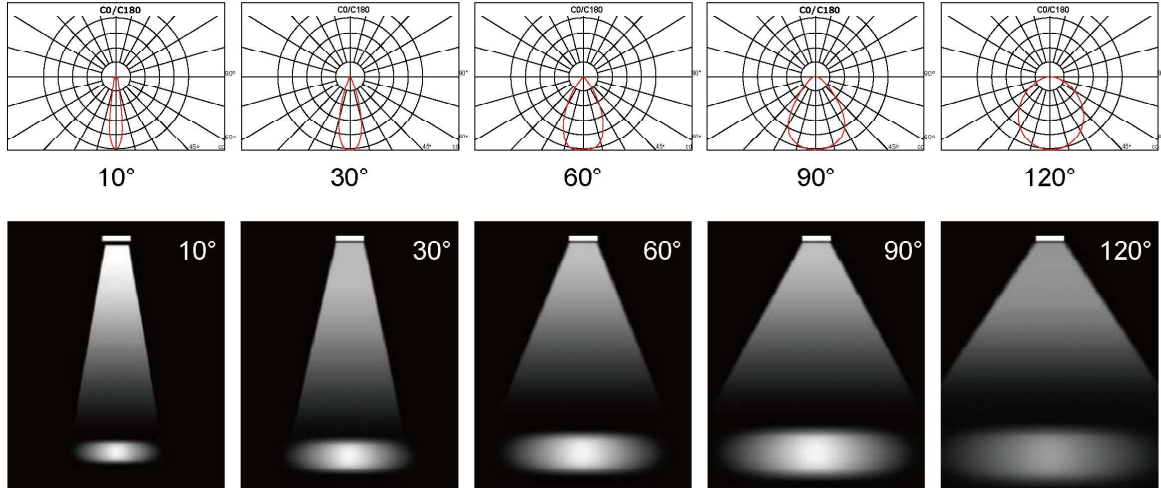

PROJECT:		PREPARED BY:	
PART #		QTY:	
NOTES:		DATE:	

LED Flood Light T400

170LM/W

PROJECT:		PREPARED BY:	
PART #		QTY:	
NOTES:		DATE:	

GC Series T400 FLOOD LIGHT

Parameter

WATTAGE	50/100/150/200/300/400/600W
LAMP LUMINOUS FLUX	170LM/W±5%(60°/90°/120°) 160LM/W±5%(30°) 120LM/W±5%(10°)
CRI	Ra>70
CCT	2700-6500K
RATED VOLTAGE	AC 100-240V 277V~, 50/60Hz
POWER FACTOR	>0.95
BEAM ANGLE	10°/30°/60°/90°/120°
IP GRADE	IP66
HEAT-SINK	ALUMINIUM COOLING FIN
OPERATING TEMP	-40 C ~60 C

Arc bracket rotatable 360°

Module rotatable 90°

- Ultra Lightweight
- Highly Efficient Heat Dissipation
- Multiway Air Flow+ Aluminum Cooling Fin

Application

Light Distribution Curve

Integrating sphere test report CO-T400-200W-5000K

Spectrum		Electrical					
WD:	574.0 nm	I(test):	972.0 mA				
WP:	456.0 nm	V:	215.20 V				
HW:	25.0 nm	Flux:	34820.0105 lm				
R%:	31.3	P:	170.269 lm/w				
G%:	43.1	P:	204.500 w				
B%:	25.6	PF:	0.9740				
CIE(x,y):	0.3514 , 0.3586	R1:	80.6	R2:	85.5	R3:	85.3
CIE(u,v):	0.2130 , 0.3260	R4:	79.4	R5:	78.5	R6:	76.7
Ra:	80.5	R7:	87.0	R8:	71.0	R9:	18.6
DUV:	0.0010	R10:	60.7	R11:	76.5	R12:	43.1
CCT:	4797 K	R13:	81.0	R14:	91.0	R15:	78.7