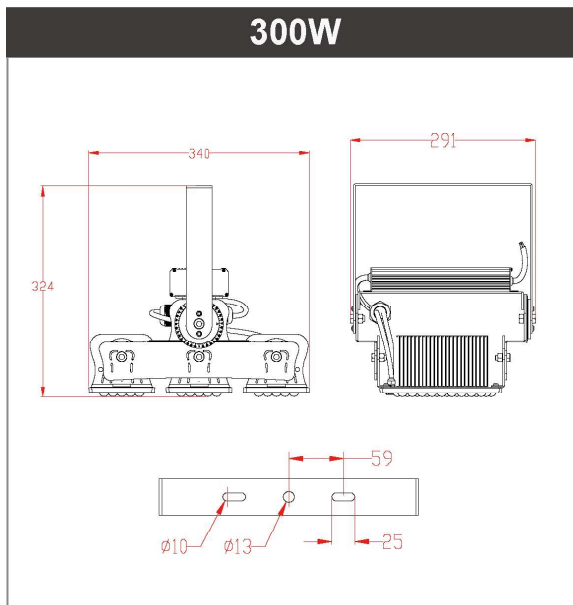

PROJECT:		PREPARED BY:	
PART #:		QTY:	
NOTES:		DATE:	

GC Series T400 FLOOD LIGHT