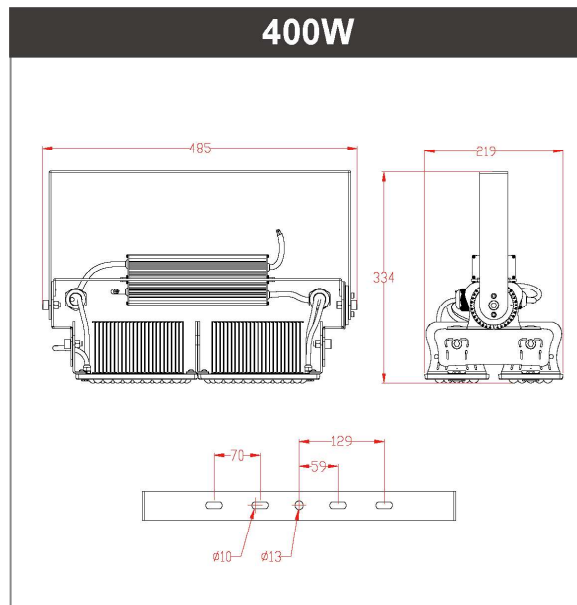

PROJECT:		PREPARED BY:	
PART #:		QTY:	
NOTES:		DATE:	

GC Series T400 FLOOD LIGHT