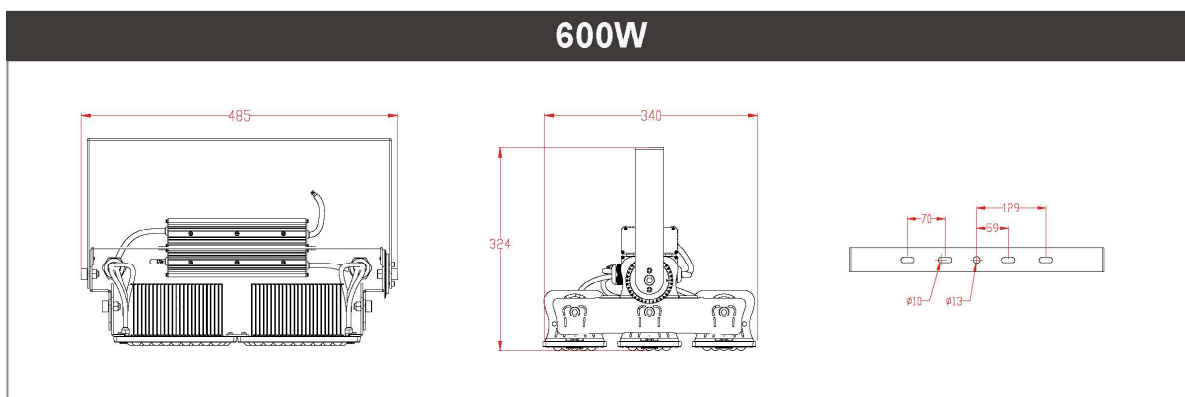

PROJECT:		PREPARED BY:	
PART #:		QTY:	
NOTES:		DATE:	

GC Series T400 FLOOD LIGHT