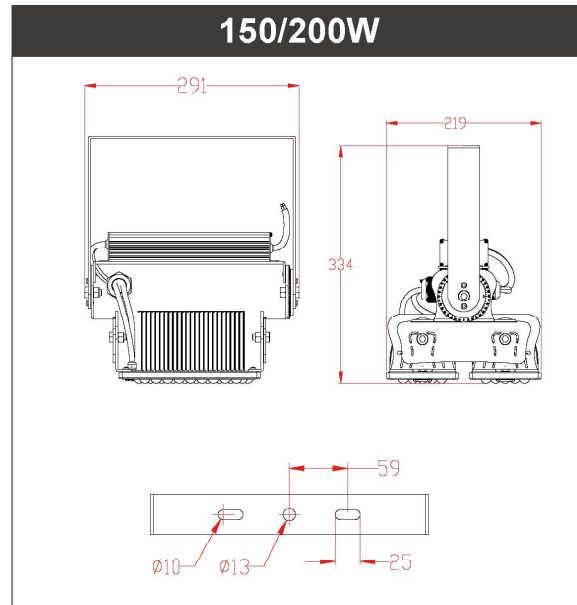

PROJECT:		PREPARED BY:	
PART #:		QTY:	
NOTES:		DATE:	

GC Series T400 FLOOD LIGHT