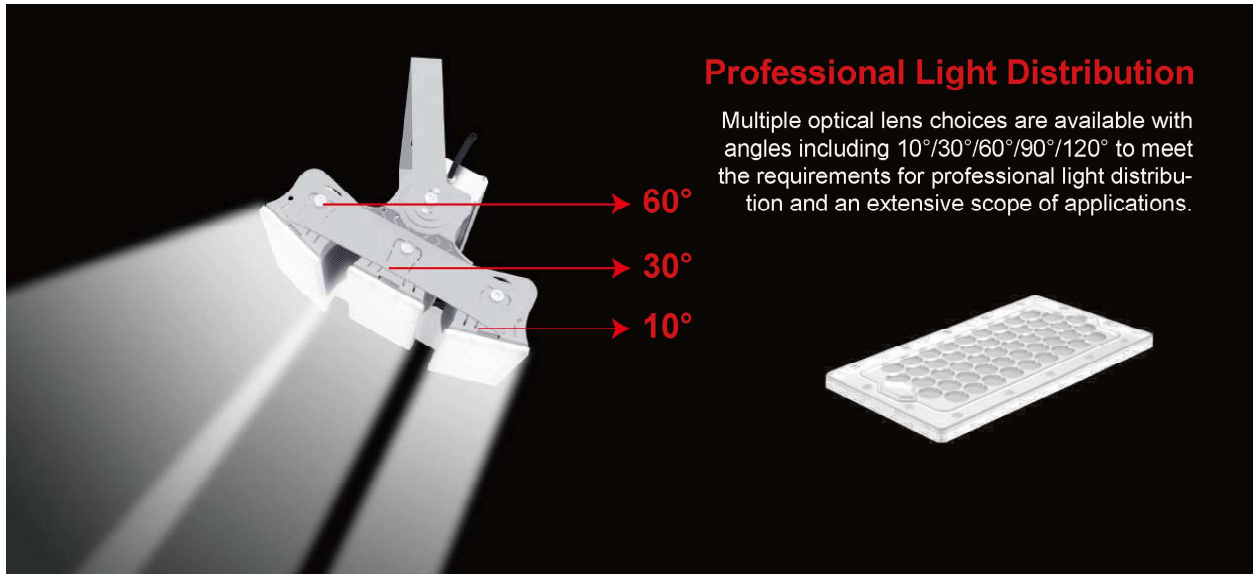

PROJECT:		PREPARED BY:	
PART #		QTY:	
NOTES:		DATE:	

LED Flood Light T400

170LM/W

PROJECT:		PREPARED BY:	
PART #		QTY:	
NOTES:		DATE:	

GC Series T400 FLOOD LIGHT

Parameter

WATTAGE	50/100/150/200/300/400/600W
LAMP LUMINOUS FLUX	170LM/W±5%(60°/90°/120°) 160LM/W±5%(30°) 120LM/W±5%(10°)
CRI	Ra>70
CCT	2700-6500K
RATED VOLTAGE	AC 100-240V 277V~, 50/60Hz
POWER FACTOR	>0.95
BEAM ANGLE	10°/30°/60°/90°/120°
IP GRADE	IP66
HEAT-SINK	ALUMINIUM COOLING FIN
OPERATING TEMP	-40 C ~60 C

Arc bracket rotatable 360°

Module rotatable 90°

- Ultra Lightweight
- Highly Efficient Heat Dissipation
- Multiway Air Flow+ Aluminum Cooling Fin

Application

Light Distribution Curve

Integrating sphere test report CO-T400-200W-5000K