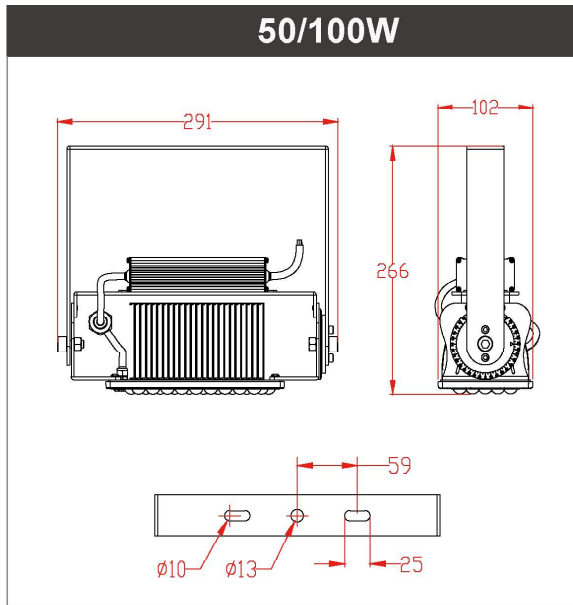

PROJECT:		PREPARED BY:	
PART #:		QTY:	
NOTES:		DATE:	

GC Series T400 FLOOD LIGHT