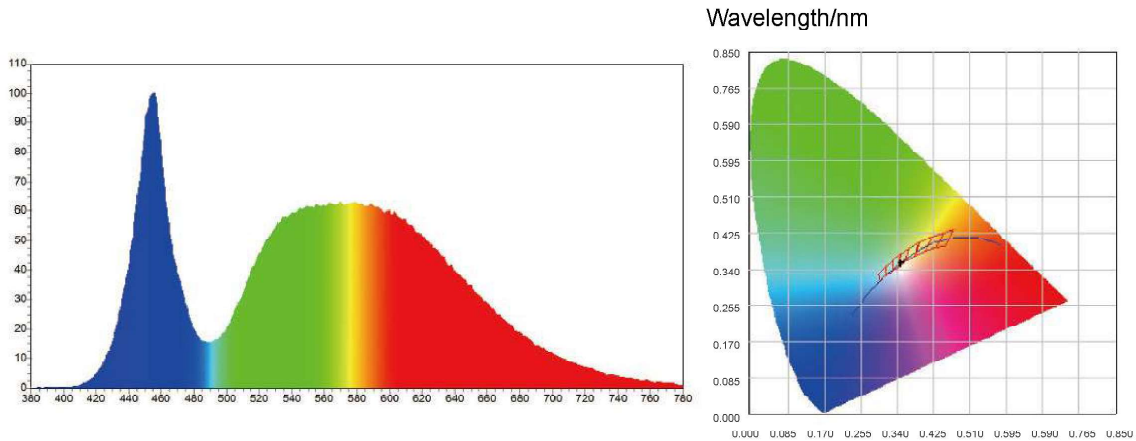

Arc bracket rotatable 360°

Module rotatable 90°

- Ultra Lightweight
- Highly Efficient Heat Dissipation
- Multiway Air Flow+ Aluminum Cooling Fin

Application

Light Distribution Curve

Integrating sphere test report CO-T400-200W-5000K

Spectrum		Electrical					
WD:	574.0 nm	I(test):	972.0 mA				
WP:	456.0 nm	V:	215.20 V				
HW:	25.0 nm	Flux:	34820.0105 lm				
R%:	31.3	P:	170.269 lm/w				
G%:	43.1	P:	204.500 w				
B%:	25.6	PF:	0.9740				
CIE(x,y):	0.3514 , 0.3586	R1:	80.6	R2:	85.5	R3:	85.3
CIE(u,v):	0.2130 , 0.3260	R4:	79.4	R5:	78.5	R6:	76.7
Ra:	80.5	R7:	87.0	R8:	71.0	R9:	18.6
DUV:	0.0010	R10:	60.7	R11:	76.5	R12:	43.1
CCT:	4797 K	R13:	81.0	R14:	91.0	R15:	78.7