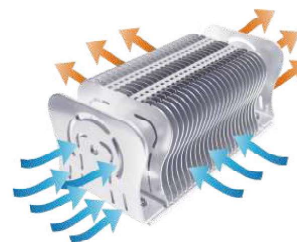

PROJECT:		PREPARED BY:	
PART #		QTY:	
NOTES:		DATE:	

LED Flood Light T400

170LM/W

PROJECT:		PREPARED BY:	
PART #		QTY:	
NOTES:		DATE:	

GC Series T400 FLOOD LIGHT

Parameter

WATTAGE	50/100/150/200/300/400/600W
LAMP LUMINOUS FLUX	170LM/W±5%(60°/90°/120°) 160LM/W±5%(30°) 120LM/W±5%(10°)
CRI	Ra>70
CCT	2700-6500K
RATED VOLTAGE	AC 100-240V 277V~, 50/60Hz
POWER FACTOR	>0.95
BEAM ANGLE	10°/30°/60°/90°/120°
IP GRADE	IP66
HEAT-SINK	ALUMINIUM COOLING FIN
OPERATING TEMP	-40 C ~60 C

Arc bracket rotatable 360°

Module rotatable 90°

- Ultra Lightweight
- Highly Efficient Heat Dissipation
- Multiway Air Flow+ Aluminum Cooling Fin

Application

Light Distribution Curve

Integrating sphere test report CO-T400-200W-5000K