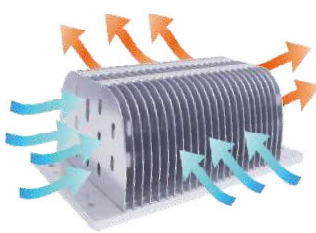

PROJECT:		PREPARED BY:	
PART #		QTY:	
NOTES:		DATE:	

LED Flood Light T400

170LM/W

PROJECT:		PREPARED BY:	
PART #		QTY:	
NOTES:		DATE:	

GC Series T400 FLOOD LIGHT

Parameter

WATTAGE	50/100/150/200/300/400/600W
LAMP LUMINOUS FLUX	170LM/W±5%(60°/90°/120°) 160LM/W±5%(30°) 120LM/W±5%(10°)
CRI	Ra>70
CCT	2700-6500K
RATED VOLTAGE	AC 100-240V 277V~, 50/60Hz
POWER FACTOR	>0.95
BEAM ANGLE	10°/30°/60°/90°/120°
IP GRADE	IP66
HEAT-SINK	ALUMINIUM COOLING FIN
OPERATING TEMP	-40 C ~60 C

300W

51,000LM
5.6kg±5%
291×340×324mm

400W

68,000LM
7.4kg±5%
485×219×334mm

600W

102,000LM
10.3kg±5%
485×340×324mm

PROJECT:		PREPARED BY:	
PART #:		QTY:	
NOTES:		DATE:	

GC Series T400 FLOOD LIGHT

Arc bracket rotatable 360°

Module rotatable 90°

- Ultra Lightweight
- Highly Efficient Heat Dissipation
- Multiway Air Flow+ Aluminum Cooling Fin

Application

Light Distribution Curve

Integrating sphere test report CO-T400-200W-5000K