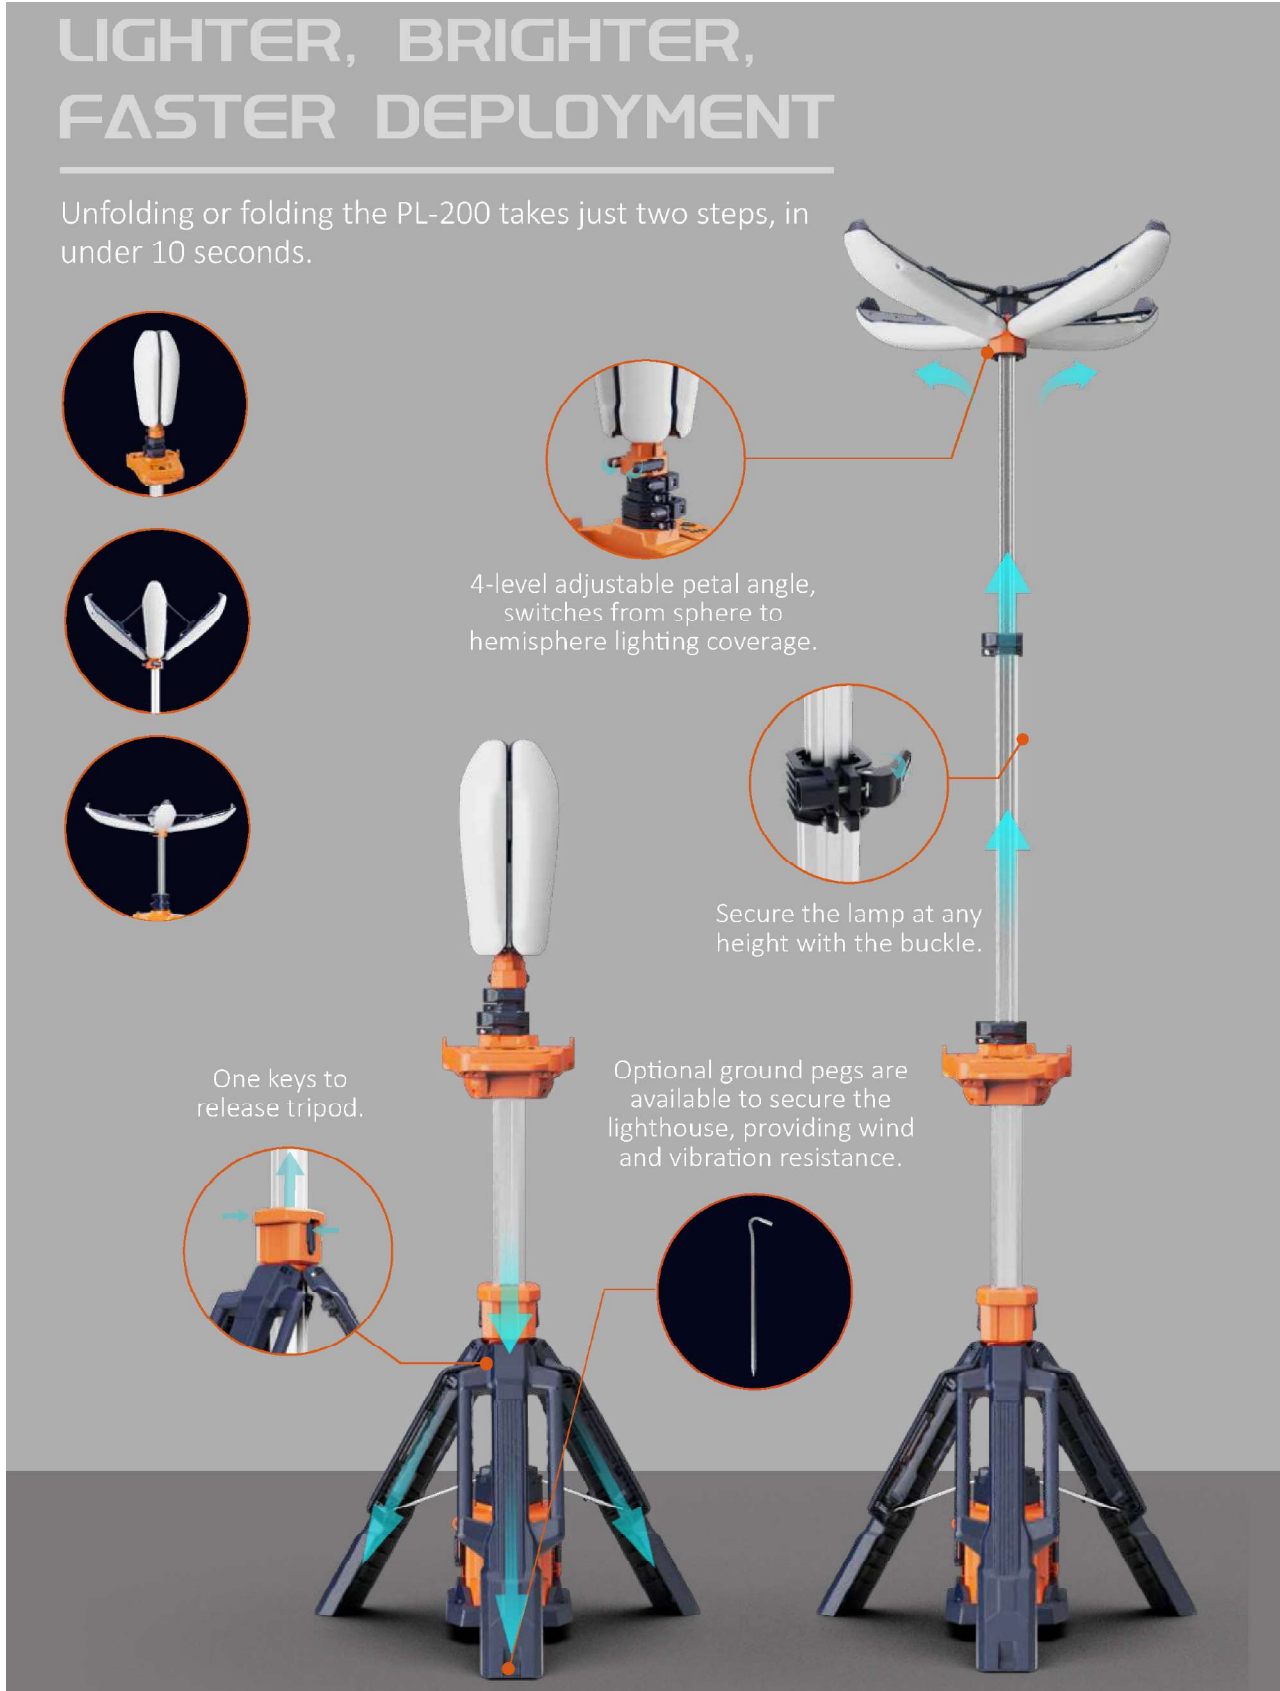

PROJECT:		PREPARED BY:	
PART #		QTY:	
NOTES:		DATE:	

GC Series PL-200 PORTABLE TOWER LIGHT

PL-200

Deployable portable lighting in one bespoke robust package.

Portable
Petal-like
Tripod Light

PROJECT:		PREPARED BY:	
PART #		QTY:	
NOTES:		DATE:	

GC Series PL-200 PORTABLE TOWER LIGHT

LIGHTER, BRIGHTER, FASTER DEPLOYMENT

Unfolding or folding the PL-200 takes just two steps, in under 10 seconds.

4-level adjustable petal angle, switches from sphere to hemisphere lighting coverage.

Secure the lamp at any height with the buckle.

One keys to release tripod.

Optional ground pegs are available to secure the lighthouse, providing wind and vibration resistance.

PROJECT:		PREPARED BY:	
PART #		QTY:	
NOTES:		DATE:	

GC Series PL-200 PORTABLE TOWER LIGHT

HUMANIZED DESIGN HIDDEN IN THE DETAILS

360° Lighting.
Biomimetic petal-inspired design for lightweight spherical/hemispherical lighting product.

USB Output
Dual rainproof USB outputs for charging two devices at once, rain or shine.