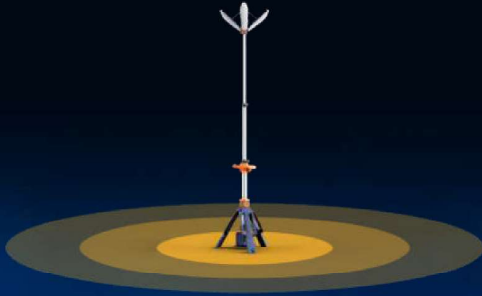

Secure the lamp at any height with the buckle.

One keys to release tripod.

Optional ground pegs are available to secure the lighthouse, providing wind and vibration resistance.

PROJECT:		PREPARED BY:	
PART #		QTY:	
NOTES:		DATE:	

D24-100

Doubled typical working hours to 45 hours.

**Multiple batteries, charging, and AC power solutions.
Stay powered and productive!**

Uniform illumination with 360-degree coverage and no dead angles

- Lighting Area 1100 m²