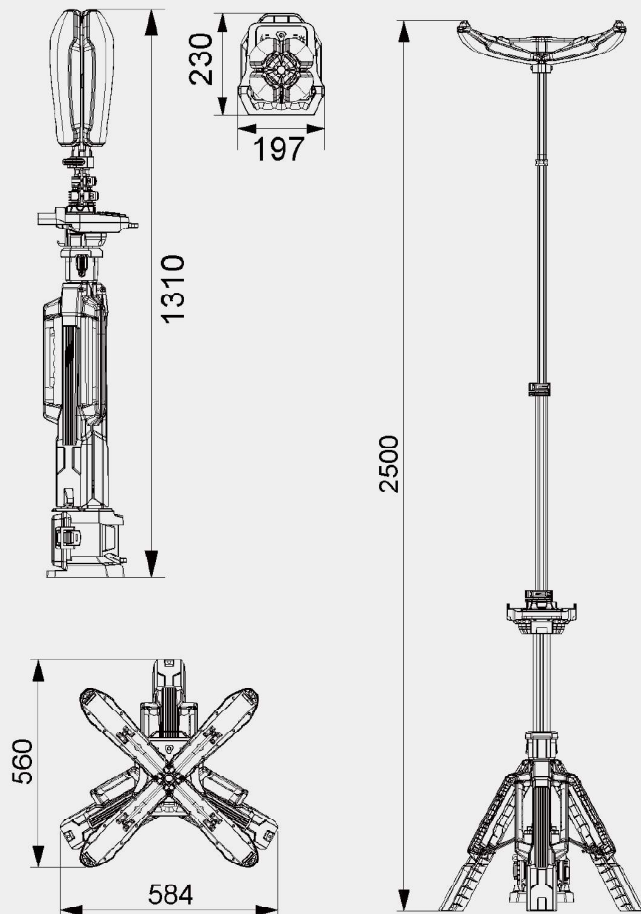

GC Series PL-200 PORTABLE TOWER LIGHT

Specifications

PL-200

Height	1.3m~2.5m
Weight	6.5Kg (Fitting only)
Power Supply	D24 series battery pack / AC 100-277V
Lumens	0 - 11,000Lm
Run Times	>8 hours (Standard mode, D24-100)
IP Grade	IP66
Output(USB)	5V 2A (2 Dock)

Size (mm)

Package

Model	PL-200
Size of Carton	1355x240x300mm
Gross Weight of Carton	8.0KG±5%
PCS/Carton	1