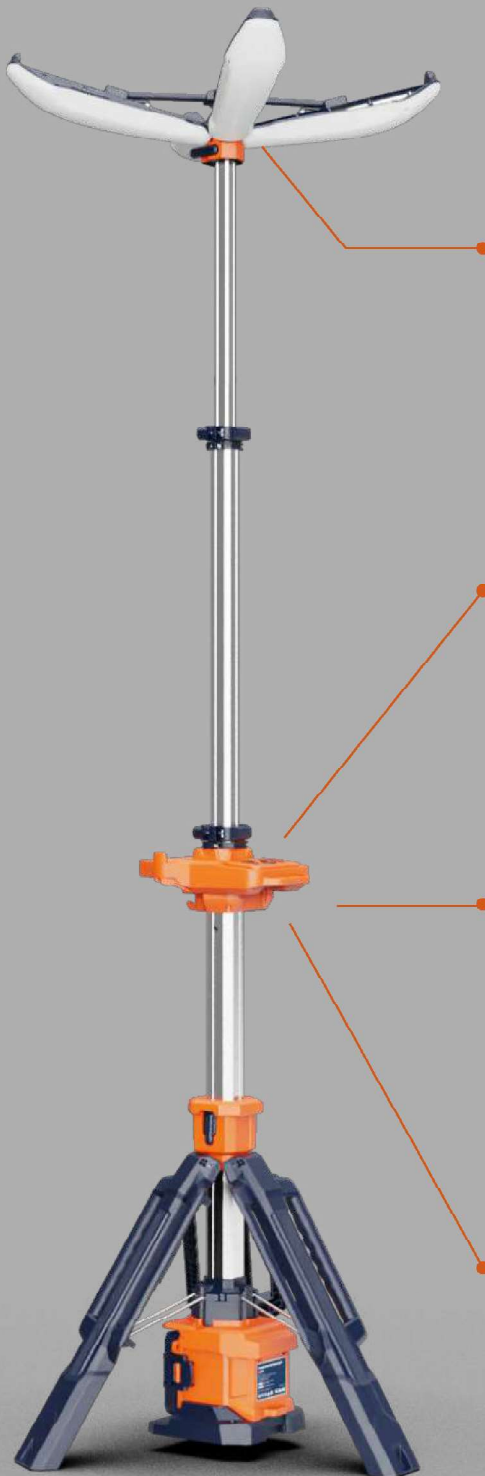

PROJECT:		PREPARED BY:	
PART #		QTY:	
NOTES:		DATE:	

GC Series PL-200 PORTABLE TOWER LIGHT

PL-200

Deployable portable lighting in one bespoke robust package.

Portable
Petal-like
Tripod Light

PROJECT:		PREPARED BY:	
PART #		QTY:	
NOTES:		DATE:	

GC Series PL-200 PORTABLE TOWER LIGHT

LIGHTER, BRIGHTER, FASTER DEPLOYMENT

Unfolding or folding the PL-200 takes just two steps, in under 10 seconds.

4-level adjustable petal angle, switches from sphere to hemisphere lighting coverage.

Secure the lamp at any height with the buckle.

One keys to release tripod.

Optional ground pegs are available to secure the lighthouse, providing wind and vibration resistance.

PROJECT:		PREPARED BY:	
PART #		QTY:	
NOTES:		DATE:	

GC Series PL-200 PORTABLE TOWER LIGHT

HUMANIZED DESIGN HIDDEN IN THE DETAILS

360° Lighting.
Biomimetic petal-inspired design for lightweight spherical/hemispherical lighting product.

USB Output
Dual rainproof USB outputs for charging two devices at once, rain or shine.