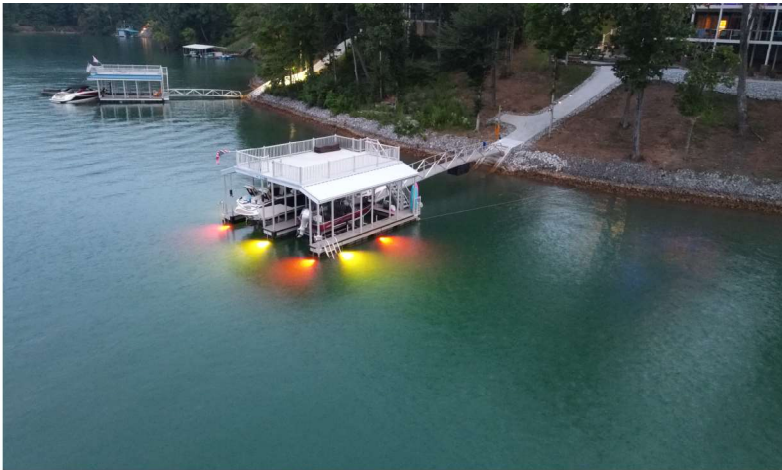

PROJECT:		PREPARED BY:	
PART #		QTY:	
NOTES:		DATE:	

WKU SERIES - 60W RGB MARINE LIGHT

- Under water Led Dock Lighting with vivid deep color saturation providing a fantastic look
- Dock side water illumination provides for added safety so you keep a watchful eye on family and pets
- Makes docking your boat much easier in the evening hours
- Can be used on boat docks, boat marina slips, boat swim platforms, and boats.
- Made from marine grade stainless steel and borosilicate glass, fully potted
- Controlled with Bluetooth APP
- Low Voltage Lighting System